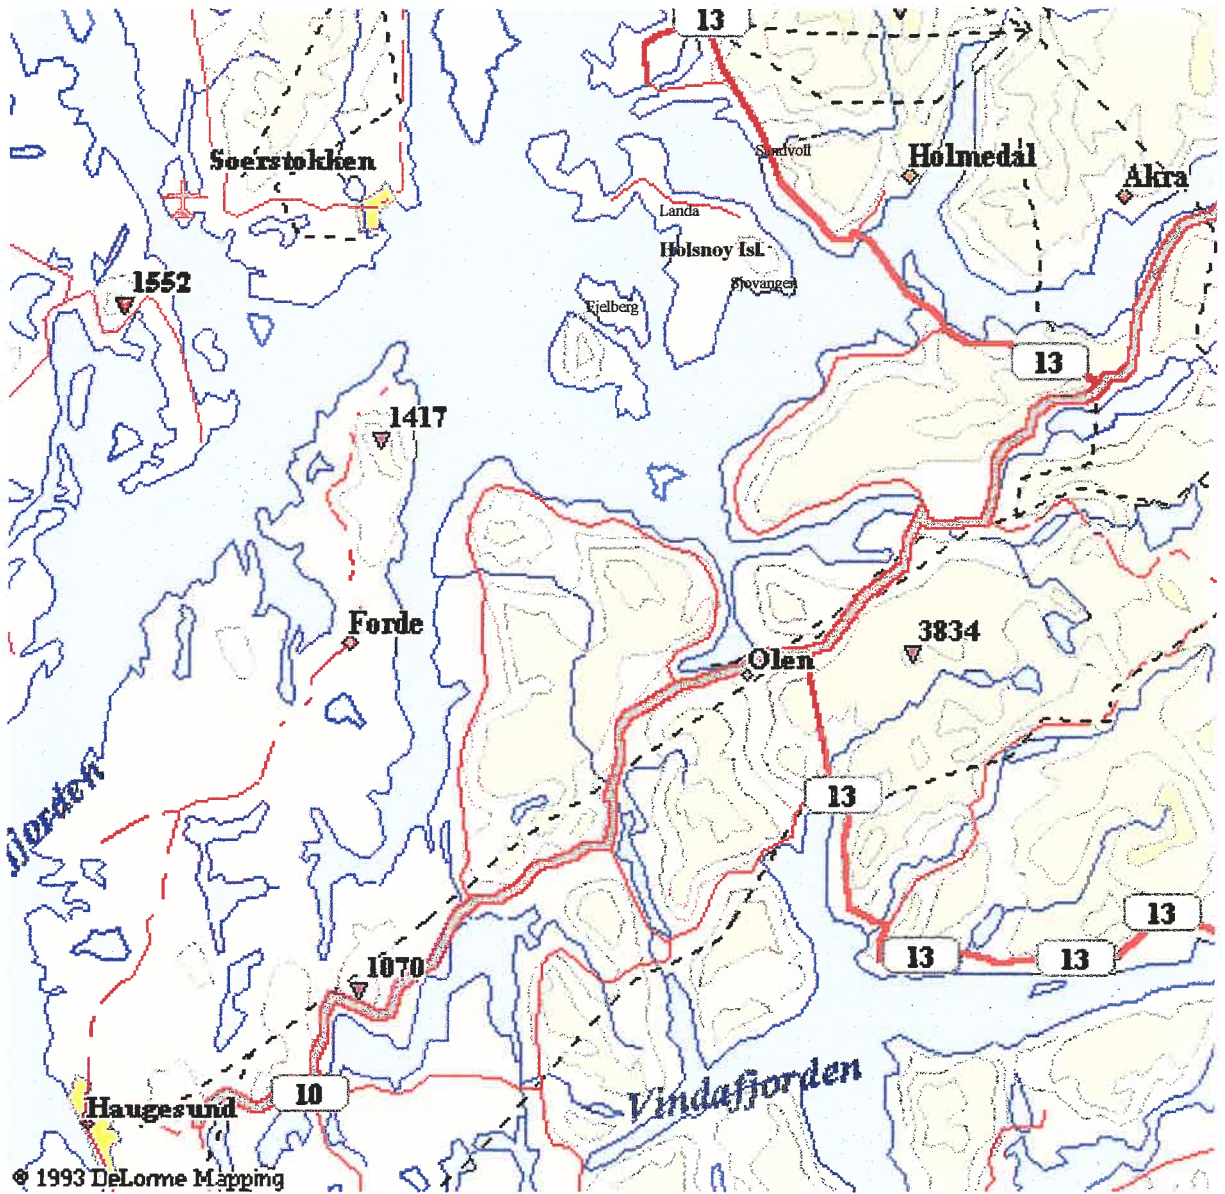

Prepared by:  
Luther O. Larson  
303 Handicap Ave  
Pagosa Springs, CO 81147  
970-731-9304

Map showing Haugesund, Sjøvangen, Sandvoll, Landa, and Fjelberg

ARAM  
Brit and Harald Kvamm  
6141 Aram  
Norway  
Telephone 011/47/70/027055