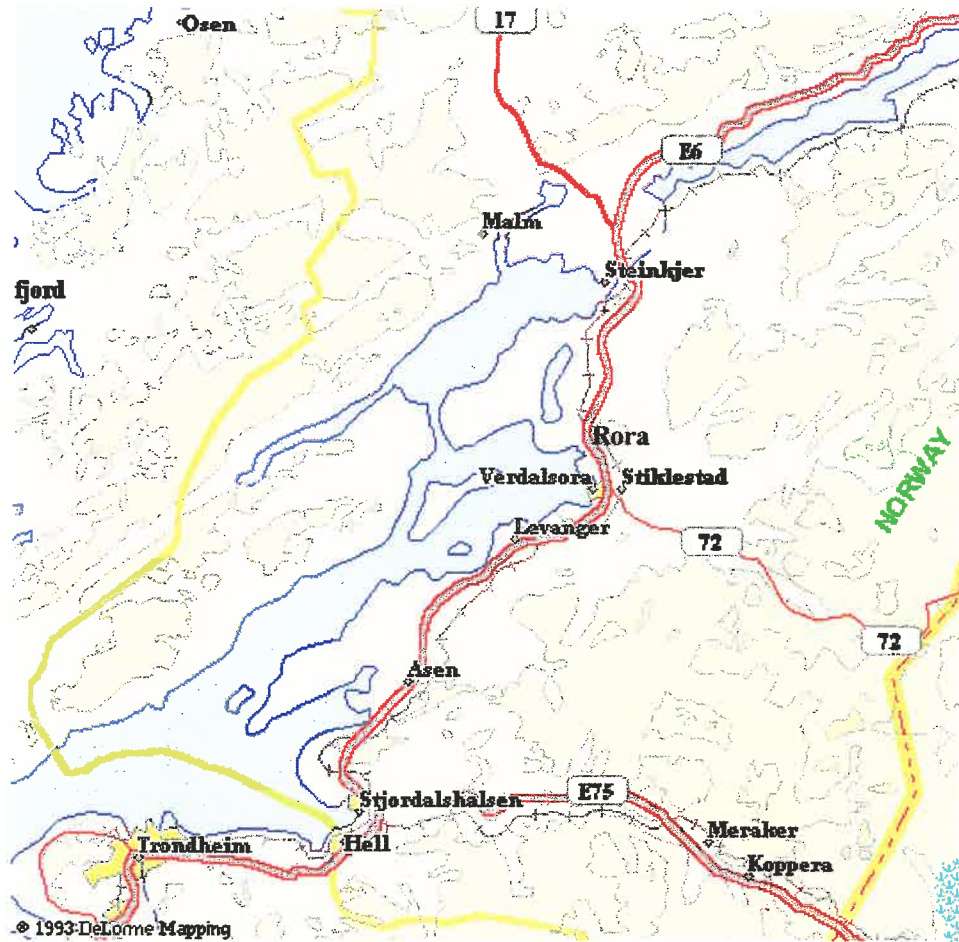

Prepared by:  
Luther O. Larson  
303 Handicap Ave  
Pagosa Springs, CO 81147  
970-731-9304

Map showing Haugesund, Sjøvangen, Sandvoll, Landa, and Fjelberg

ARAM  
Brit and Harald Kvamm  
6141 Aram  
Norway  
Telephone 011/47/70/027055